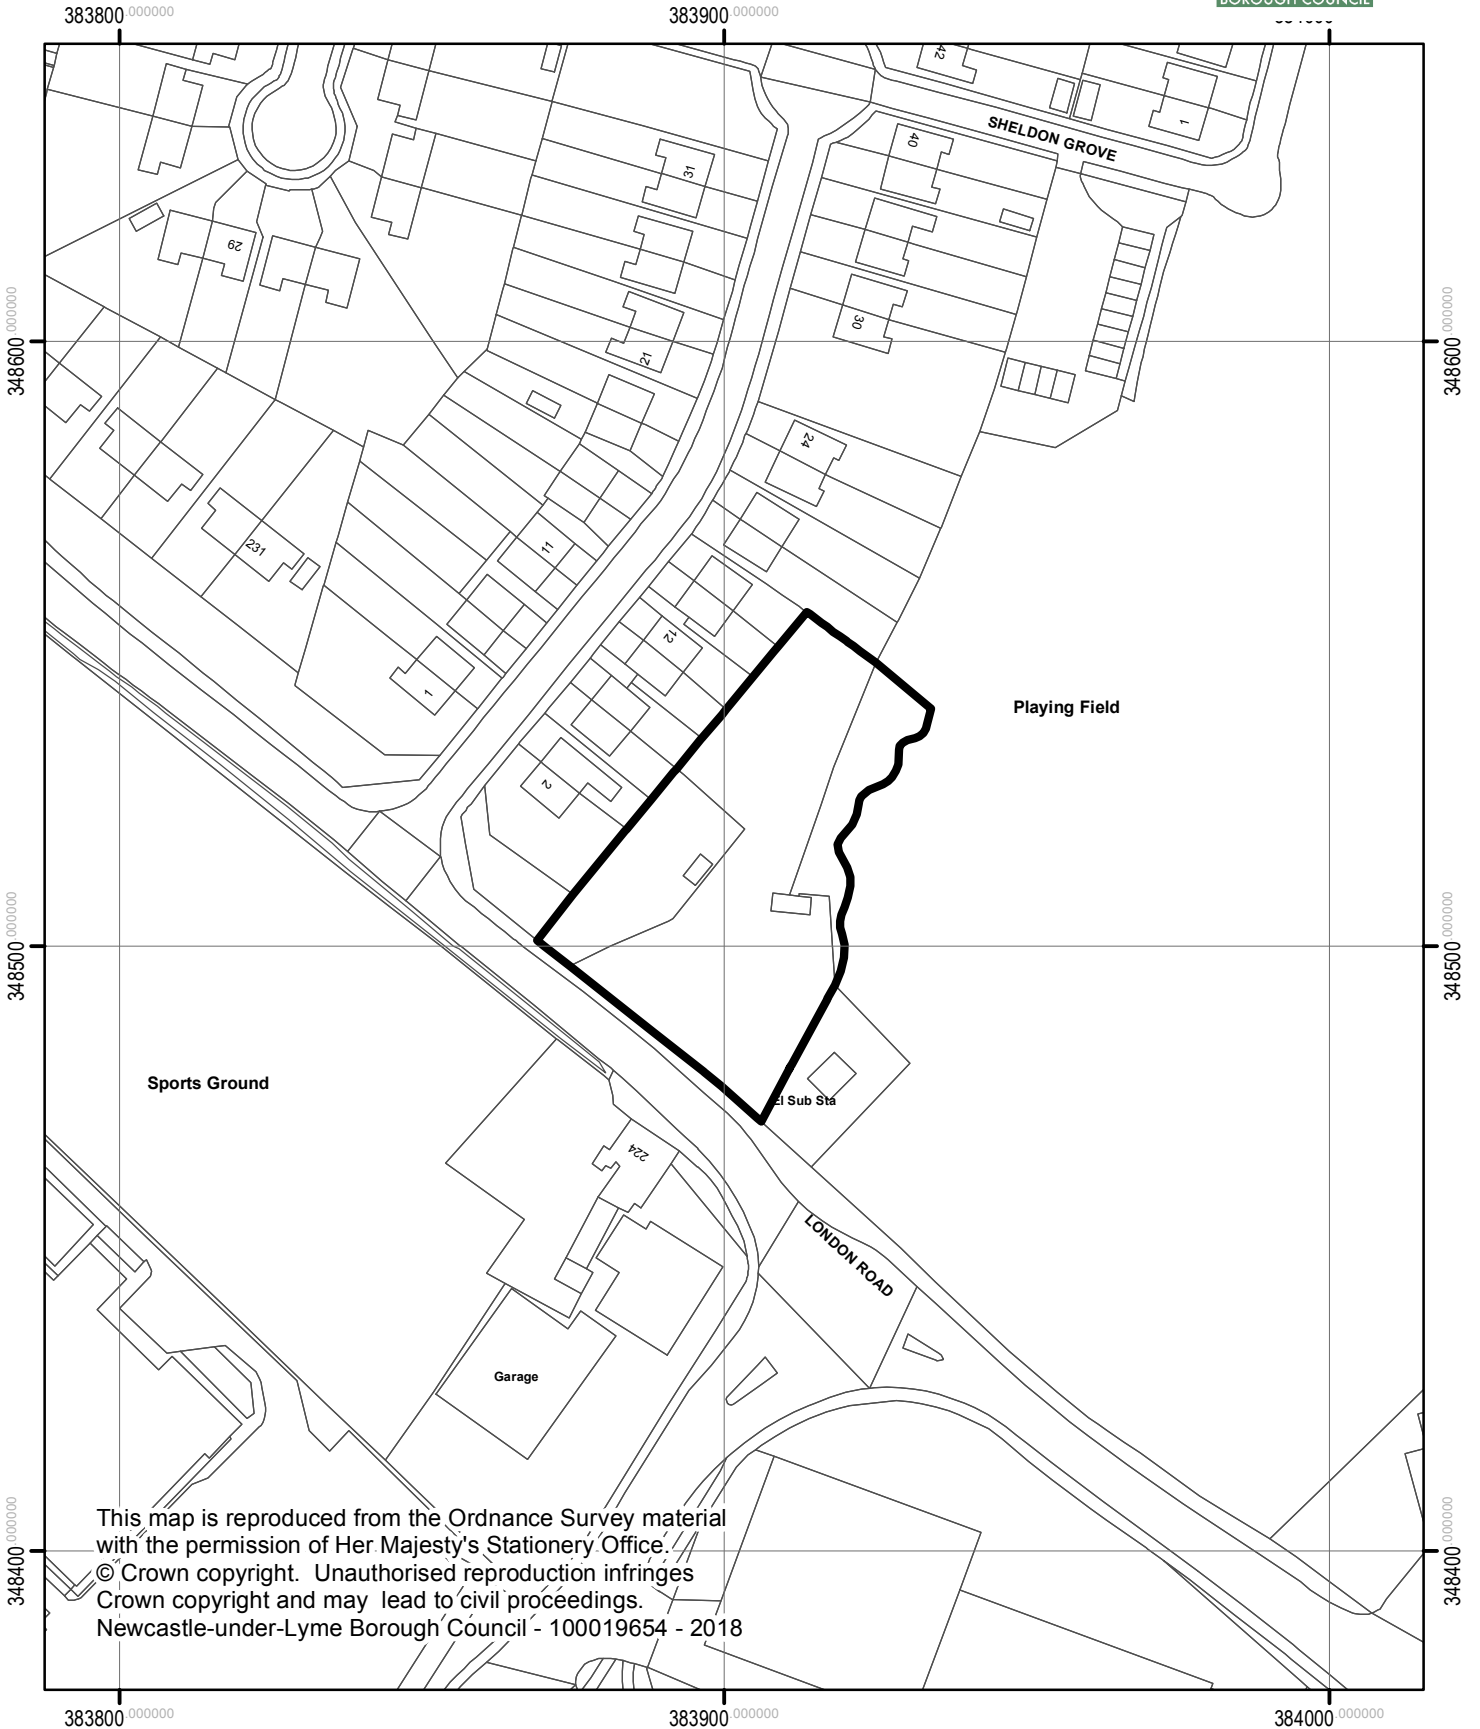

The Bennett Arms  
London Road  
Chesterton

This map is reproduced from the Ordnance Survey material with the permission of Her Majesty's Stationery Office.  
© Crown copyright. Unauthorised reproduction infringes Crown copyright and may lead to civil proceedings.  
Newcastle-under-Lyme Borough Council - 100019654 - 2018